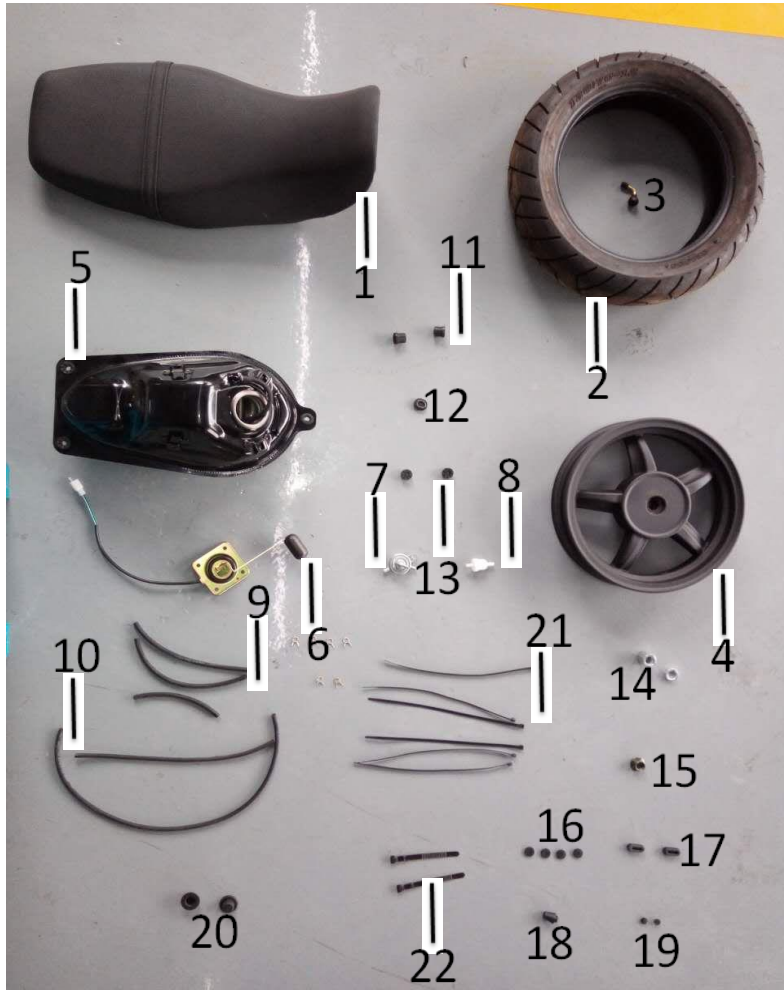

F4: MUFFLER AND AIR-CLEANER

No	Part No	Description	Qty	Price
1	JHM30401	SEAT	1	11.66
2	JHM30402	REAR TIRE	1	15.33
3	JHM30403	TIRE AIR VALVE	1	0.16
4	JHM30404	REAR WHEEL	1	17.50
5	JHM30405	FUEL TANK	1	7.50
6	JHM30406	FUEL SENSOR	1	1.41
7	JHM30407	FUEL SWITCH	1	0.41
8	JHM30408	SMALL FUEL CUP	1	0.25
9	JHM30409	FUEL PIPE	3	0.86
10	JHM30410	AIR PIPE	2	1.06
11	JHM30411	FUEL TANK FRONT FIXING RUBBER	2	0.13
12	JHM30412	FUEL TANK COVER FIXING RUBBER	1	0.10
13	JHM30413	FUEL TANK REAR FIXING RUBBER	2	0.16
14	JHM30414	REAR WHEEL BUSH	2	0.46
15	JHM30415	REAR WHEEL NUT	1	0.25
16	JHM30416	L&R FRONT COVER RUBBER RING	4	0.16
17	JHM30417	L&R PROTECTION COVER RUBBER RING	2	0.13
18	JHM30418	REAR LICENSE FIXING RUBBER	1	0.10
19	JHM30419	UPPER BLOCK WATERPROOF RUBBER	4	0.10
20	JHM30420	HEADLIGHT FIXING RUBBER	2	0.20
21	JHM30421	TIE	6	0.10
22	JHM30422	TIE FOR HANDLEBAR	2	0.10