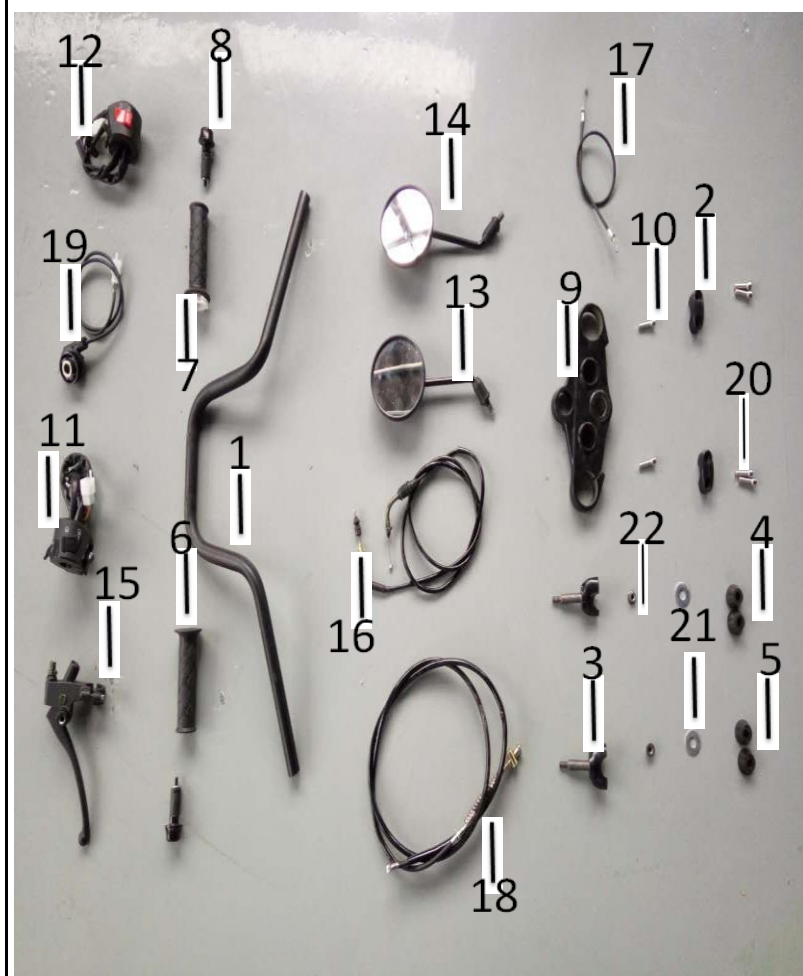

Bintelli

Beast Parts List

Last Revision 5/18/17

Bintelli Scooters
620 Dobbin Road
Charleston, SC 29414
(843) 531-6833 Phone
(843) 556-4080 Fax
www.BintelliScooters.com

F2: SHOCK ABSORBER

No	Part No	Description	Qty	Price
1	JHM30201	STEM STEERING	1	10.80
2	JHM30202	BEARING OF STEM	2	3.00
3	JHM30203	LEFT FRONT ABSOUBER	1	18.30
4	JHM30204	RIGHT FRONT ABSOUBER	1	18.30
5	JHM30205	REAR ABSOUBER	1	5.00
6	JHM30206	REAR ABSOUBER BOLT	1	0.25
7	JHM30207	REAR ABSOUBER NUT	1	0.10
8	JHM30208	FRONT WHEEL AXLE	1	0.80
9	JHM30209	FRONT WHEEL AXLE BUSH	1	0.18
10	JHM30210	FRONT WHEEL AXLE CAP	1	0.10
11	JHM30211	SET LOCK	1	7.66
12	JHM30212	MUFFLER	1	32.50
13	JHM30213	FRONT DISC BRAKE PUMP	1	NA
14	JHM30214	FRONT DISC BRAKE PUMP CLIP	1	0.10
15	JHM30215	STEM STEERING NUT	1	0.50

F3: HANDLE BAR AND SWITCH

No	Part No	Description	Qty	Price
1	JHM30301	HANDLEBAR	1	2.33
2	JHM30302	HANDLEBAR BLOCK,UP	2	1.33
3	JHM30303	HANDLEBAR BLOCK,DOWN	2	2.50
4	JHM30304	HANDLEBAR BLOCK,UP RUBBER	2	0.25
5	JHM30305	HANDLEBAR BLOCK DOWN RUBBER	2	0.25
6	JHM30306	GRIP, LH	2	0.66
7	JHM30307	GRIP, RH	1	0.83
8	JHM30308	BALANCE WEIGHT	1	1.33
9	JHM30309	UPPER PLATE	1	7.00
10	JHM30310	UPPER PLATE BOLT	1	0.16
11	JHM30311	LEFT SWITCH	1	2.16
12	JHM30312	RIGHT SWITCH	1	2.16
13	JHM30313	MIRROR LH	1	1.33
14	JHM30314	MIRROR RH	1	1.33
15	JHM30315	CLUTCH	1	3.66
16	JHM30316	CABLE, THROTTLE	1	0.91
17	JHM30317	SEAT LOCK CABLE	1	0.20
18	JHM30318	REAR BRAKE CABLE	1	1.16
19	JHM30319	ROTARY GEAR	1	4.66
20	JHM30320	HANDLEBAR BLOCK ,UP,BOLT	4	0.53
21	JHM30321	HANDLEBAR BLOCK DOWN GASKET	2	0.13
22	JHM30322	HANDLEBAR BLOCK DOWN NUT	2	0.16