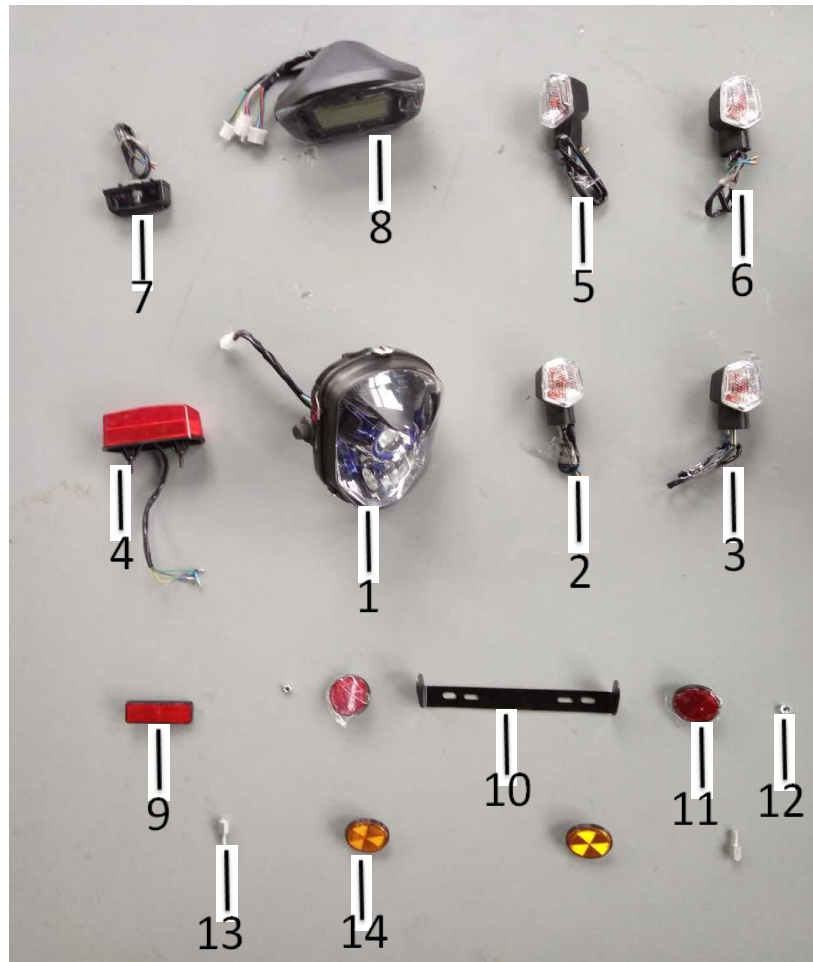

F8: LIGHTS AND METER

No	Part No	Description	Qty	Price
1	JHM30801	HEADLIGHT ASSY.	1	15.00
2	JHM30802	F. TURN LIGHT, LH	1	2.00
3	JHM30803	F. TURN LIGHT, RH	1	2.00
4	JHM30804	REAR LIGHT	1	3.66
5	JHM30805	R. TURN LIGHT, LH	1	2.00
6	JHM30806	R. TURN LIGHT, RH	1	2.00
7	JHM30807	LICENSE LIGHT	1	1.33
8	JHM30808	SPEEDOMETER	1	17.50
9	JHM30809	REAR REFLECTOR	1	0.33
10	JHM30810	REAR LICENSE BRACKET	1	0.83
11	JHM30811	REAR SIDE REFLECTOR	2	0.46
12	JHM30812	REAR SIDE REFLECTOR NUT	2	0.10
13	JHM30813	FRONT REFLECTOR CAP	2	0.10
14	JHM30814	FRONT REFLECTOR	2	0.46