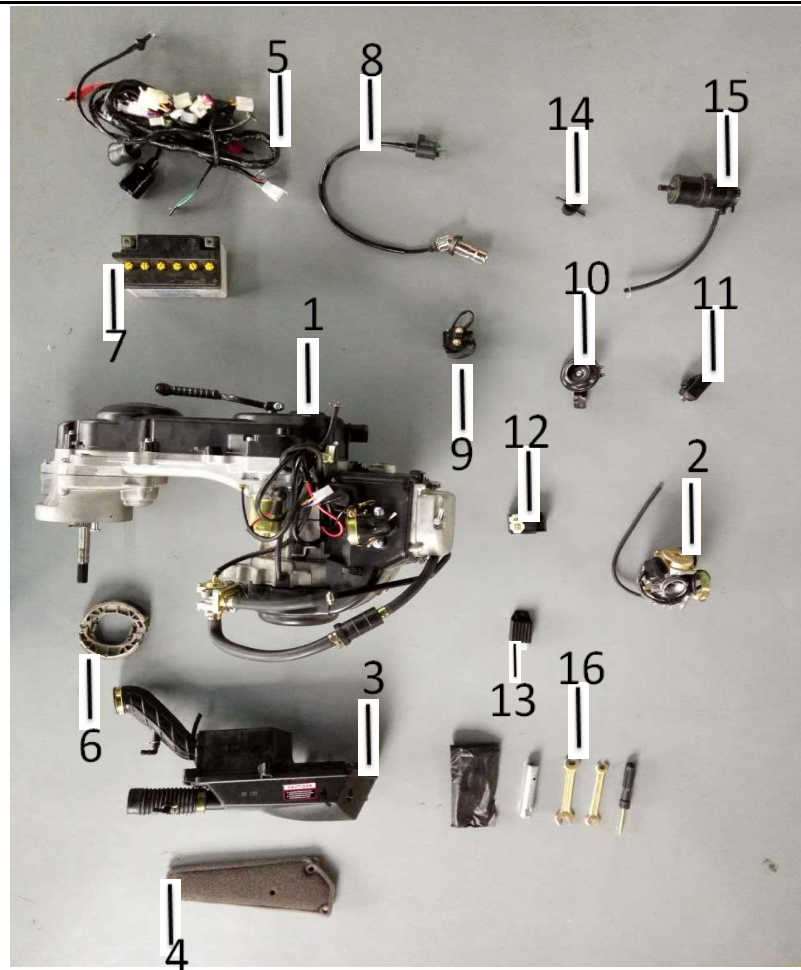

F7: ENGINE

No	Part No	Description	Qty	Price
1	10000-SQ5A-9000-CC	ENGINE ASSY	1	200.00
2	16100-AEA1-0000	CABURETER	1	21.00
3	17200-B08-E100-J	AIR FILTER	1	2.50
4	17211-B08-9100-J	AIR FILTER ELEMENT	1	0.83
5	JHM30705	MAIN CABLE	1	7.50
6	4312A-DGW-E000-J	BRAKE SHOE	1	0.86
7	31500-AEA1-0000-J	BATTERY	1	24.10
8	35850-XF-9000-A/B-J	HIGH PRESSURE BAG	1	1.33
9	38300-XF-9000-J	RELAY	1	1.16
10	JHM30710	HORN	1	0.66
11	JHM30711	FLASHOR	1	0.41
12	30410-DGW-E000-J	CDI	1	1.00
13	31600-DGW-E000-J	REGULATOR	1	1.08
14	JHM30714	DUMP VALVE	1	0.50
15	JHM30715	CARBON TANK	1	4.16
16	JHM30716	TOOLS	1	0.91