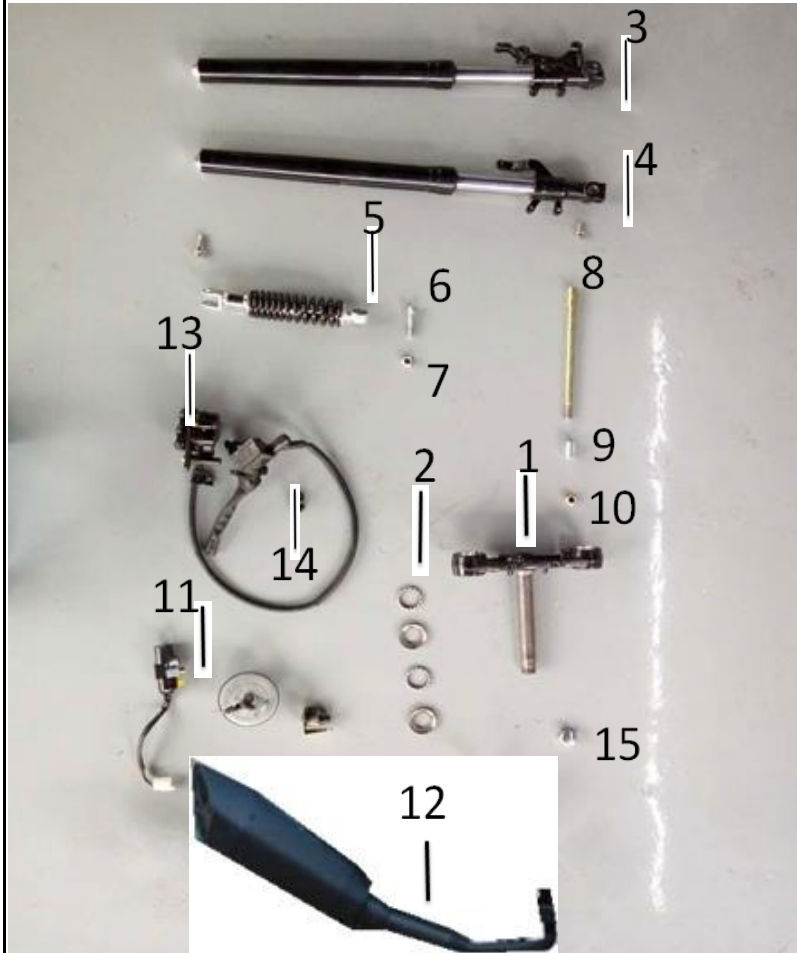

Bintelli

Beast Parts List

Last Revision 5/18/17

Bintelli Scooters
620 Dobbin Road
Charleston, SC 29414
(843) 531-6833 Phone
(843) 556-4080 Fax
www.BintelliScooters.com

F2: SHOCK ABSORBER

No	Part No	Description	Qty	Price
1	JHM30201	STEM STEERING	1	10.80
2	JHM30202	BEARING OF STEM	2	3.00
3	JHM30203	LEFT FRONT ABSOUBER	1	18.30
4	JHM30204	RIGHT FRONT ABSOUBER	1	18.30
5	JHM30205	REAR ABSOUBER	1	5.00
6	JHM30206	REAR ABSOUBER BOLT	1	0.25
7	JHM30207	REAR ABSOUBER NUT	1	0.10
8	JHM30208	FRONT WHEEL AXLE	1	0.80
9	JHM30209	FRONT WHEEL AXLE BUSH	1	0.18
10	JHM30210	FRONT WHEEL AXLE CAP	1	0.10
11	JHM30211	SET LOCK	1	7.66
12	JHM30212	MUFFLER	1	32.50
13	JHM30213	FRONT DISC BRAKE PUMP	1	NA
14	JHM30214	FRONT DISC BRAKE PUMP CLIP	1	0.10
15	JHM30215	STEM STEERING NUT	1	0.50

F3: HANDLE BAR AND SWITCH

No	Part No	Description	Qty	Price
1	JHM30301	HANDLEBAR	1	2.33
2	JHM30302	HANDLEBAR BLOCK,UP	2	1.33
3	JHM30303	HANDLEBAR BLOCK,DOWN	2	2.50
4	JHM30304	HANDLEBAR BLOCK,UP RUBBER	2	0.25
5	JHM30305	HANDLEBAR BLOCK DOWN RUBBER	2	0.25
6	JHM30306	GRIP, LH	2	0.66
7	JHM30307	GRIP, RH	1	0.83
8	JHM30308	BALANCE WEIGHT	1	1.33
9	JHM30309	UPPER PLATE	1	7.00
10	JHM30310	UPPER PLATE BOLT	1	0.16
11	JHM30311	LEFT SWITCH	1	2.16
12	JHM30312	RIGHT SWITCH	1	2.16
13	JHM30313	MIRROR LH	1	1.33
14	JHM30314	MIRROR RH	1	1.33
15	JHM30315	CLUTCH	1	3.66
16	JHM30316	CABLE, THROTTLE	1	0.91
17	JHM30317	SEAT LOCK CABLE	1	0.20
18	JHM30318	REAR BRAKE CABLE	1	1.16
19	JHM30319	ROTARY GEAR	1	4.66
20	JHM30320	HANDLEBAR BLOCK ,UP,BOLT	4	0.53
21	JHM30321	HANDLEBAR BLOCK DOWN GASKET	2	0.13
22	JHM30322	HANDLEBAR BLOCK DOWN NUT	2	0.16